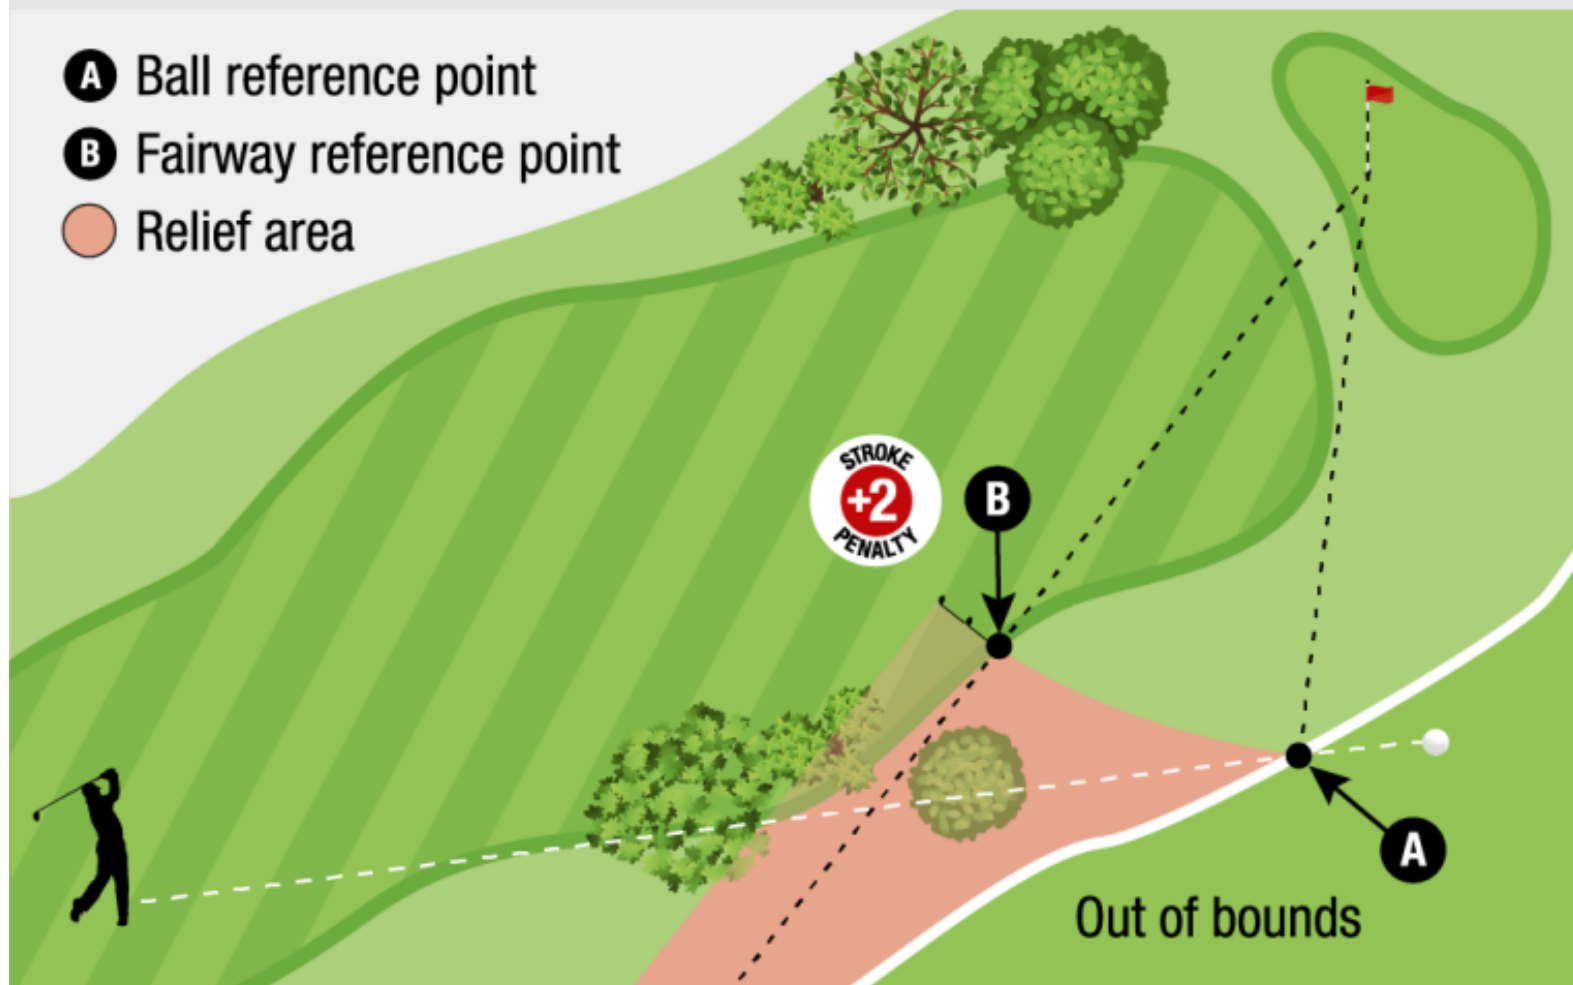

MLR E-5 DIAGRAM 1: BALL NOT FOUND

MLR E-5 DIAGRAM 2: BALL OUT OF BOUNDS

- A** Ball reference point
- B** Fairway reference point
- Relief area

MLR E-5 DIAGRAM 3: BALL NOT FOUND OR OUT OF BOUNDS CLOSE TO GREEN